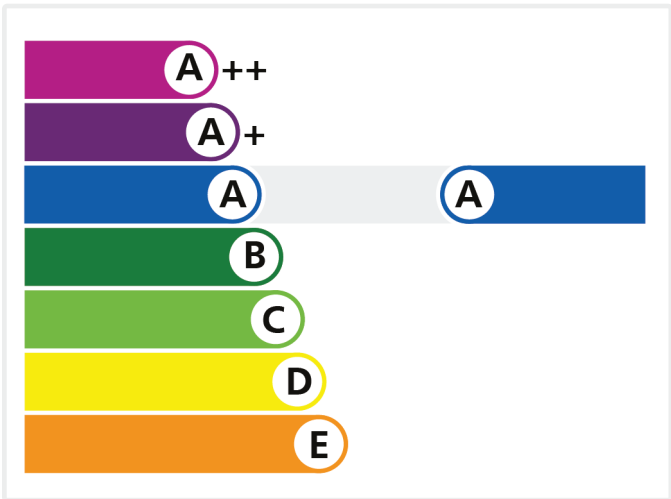

Proven Performance.

Energy Window

Whiteline Manufacturing Ltd

Energy+ Chamfered PlatinumNRG

A Rated

Licence No. 4628

Review Date: 31/12/2026

To verify this licence please visit bfrc.org

This label is not a statutory requirement. It is a voluntary label provided as a customer service to allow consumers to make informed decisions on the energy performance of competing products.

© Only to be reproduced by permission of British Fenestration Rating Council Ltd